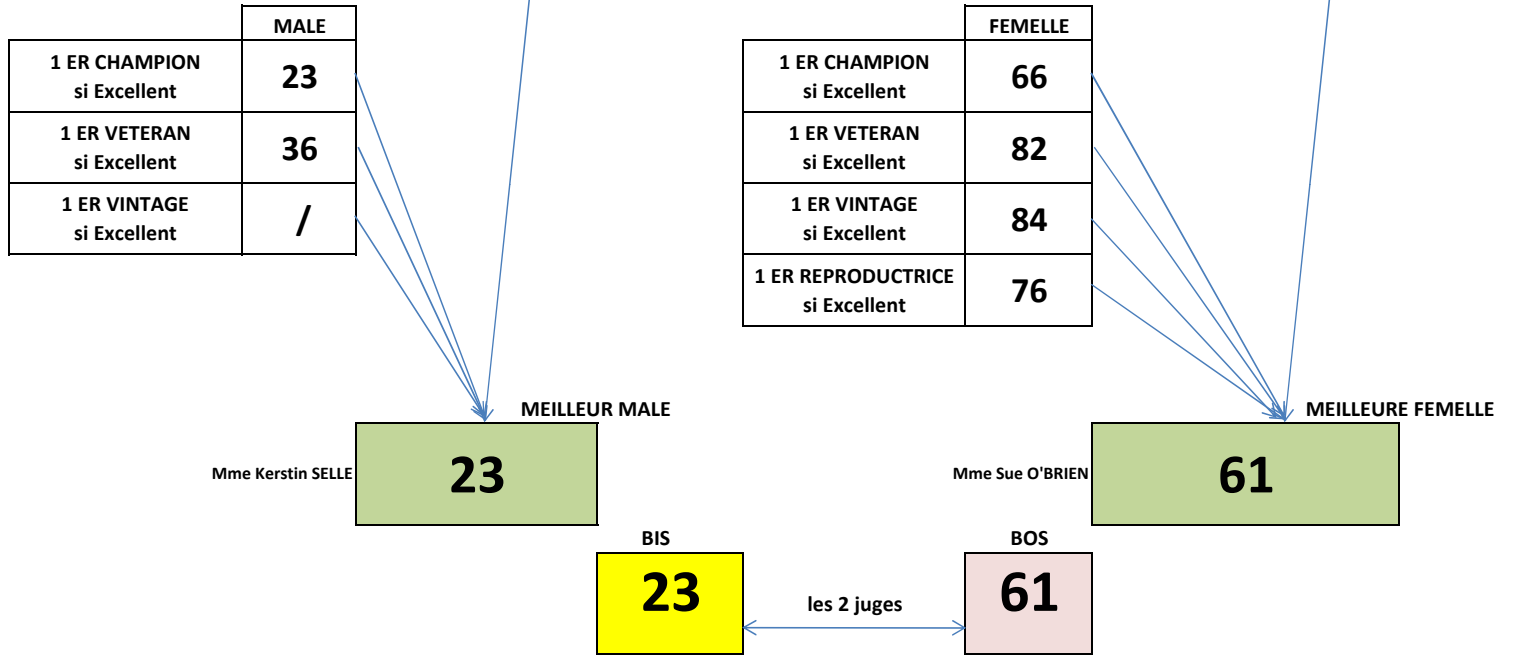

Si le BIS ou le BOS est le 1er CHAMPION, Il est automatiquement Trophee OFFENBACH

Si le BIS ou le BOS est le 1er VETERAN, ou le 1er VINTAGE, Il est automatiquement Trophee OLD SCOTTISH BEARDED